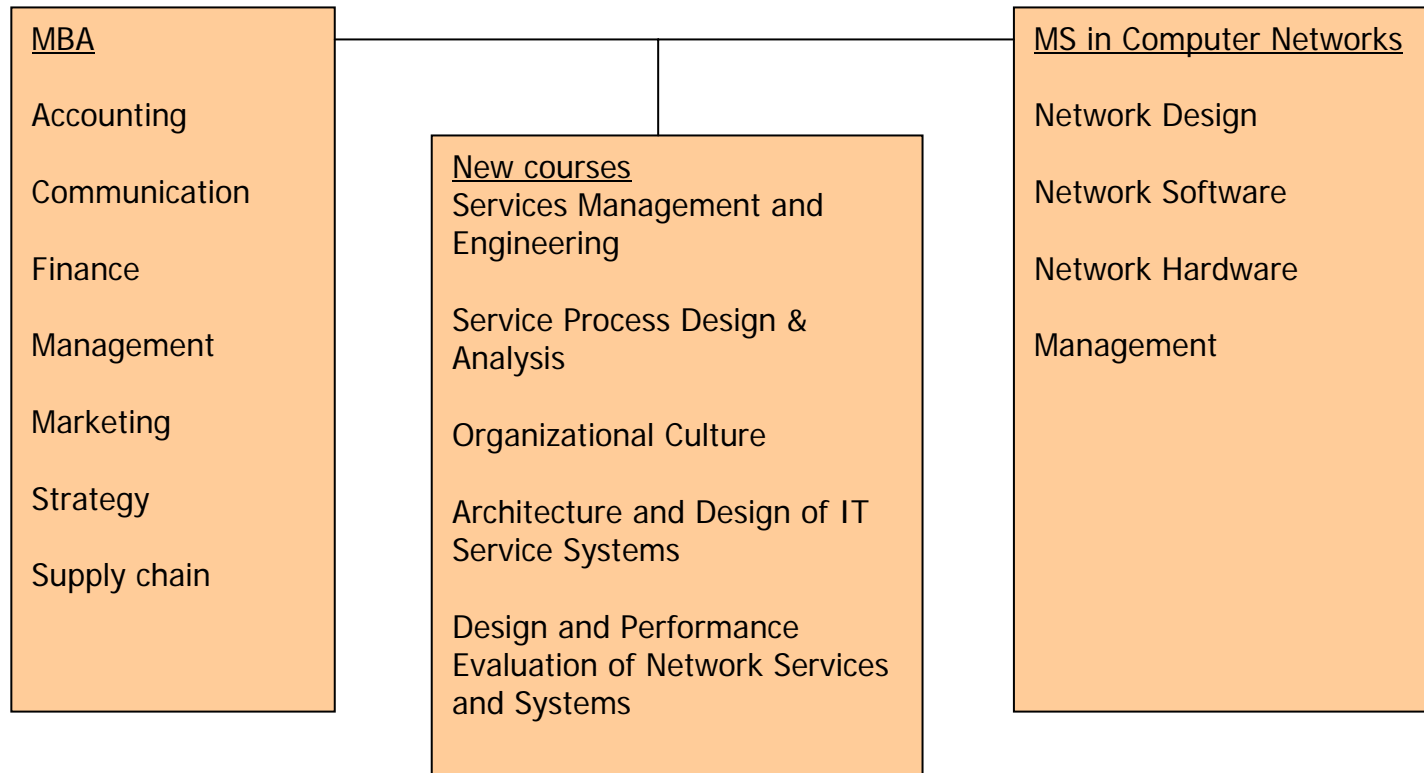

The IBM - SSME - NC State fit

- Experience in collaboration
- Interdisciplinary experience
- Ability to move fast
- SSME content platform in place
- The right students
- The right faculty

Services Science @ NC State

MBA Services Management Curriculum

* Electives

MS in Computer Networks

Key research areas

Engineering

- Network services
- Web services
- IT services

Management

- Service effectiveness
- Service innovation