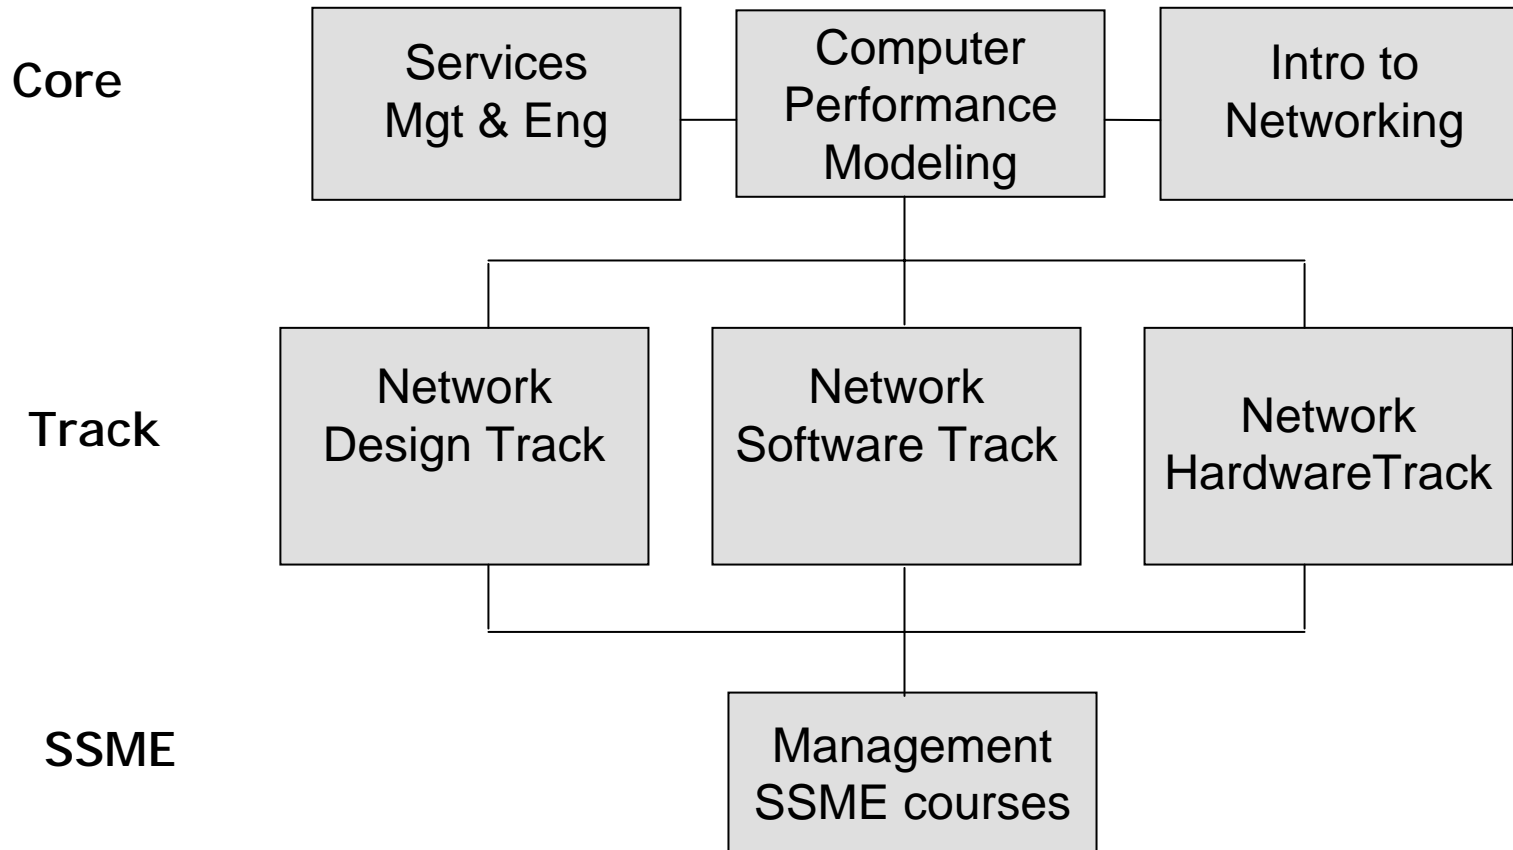

The IBM - SSME - NC State fit

- Experience in collaboration
- Interdisciplinary experience
- Ability to move fast
- SSME content platform in place
- The right students
- The right faculty

Services Science @ NC State

MBA Services Management Curriculum

* Electives

MS in Computer Networks

Key research areas

Engineering

- Network services
- Web services
- IT services

Management

- Service effectiveness
- Service innovation