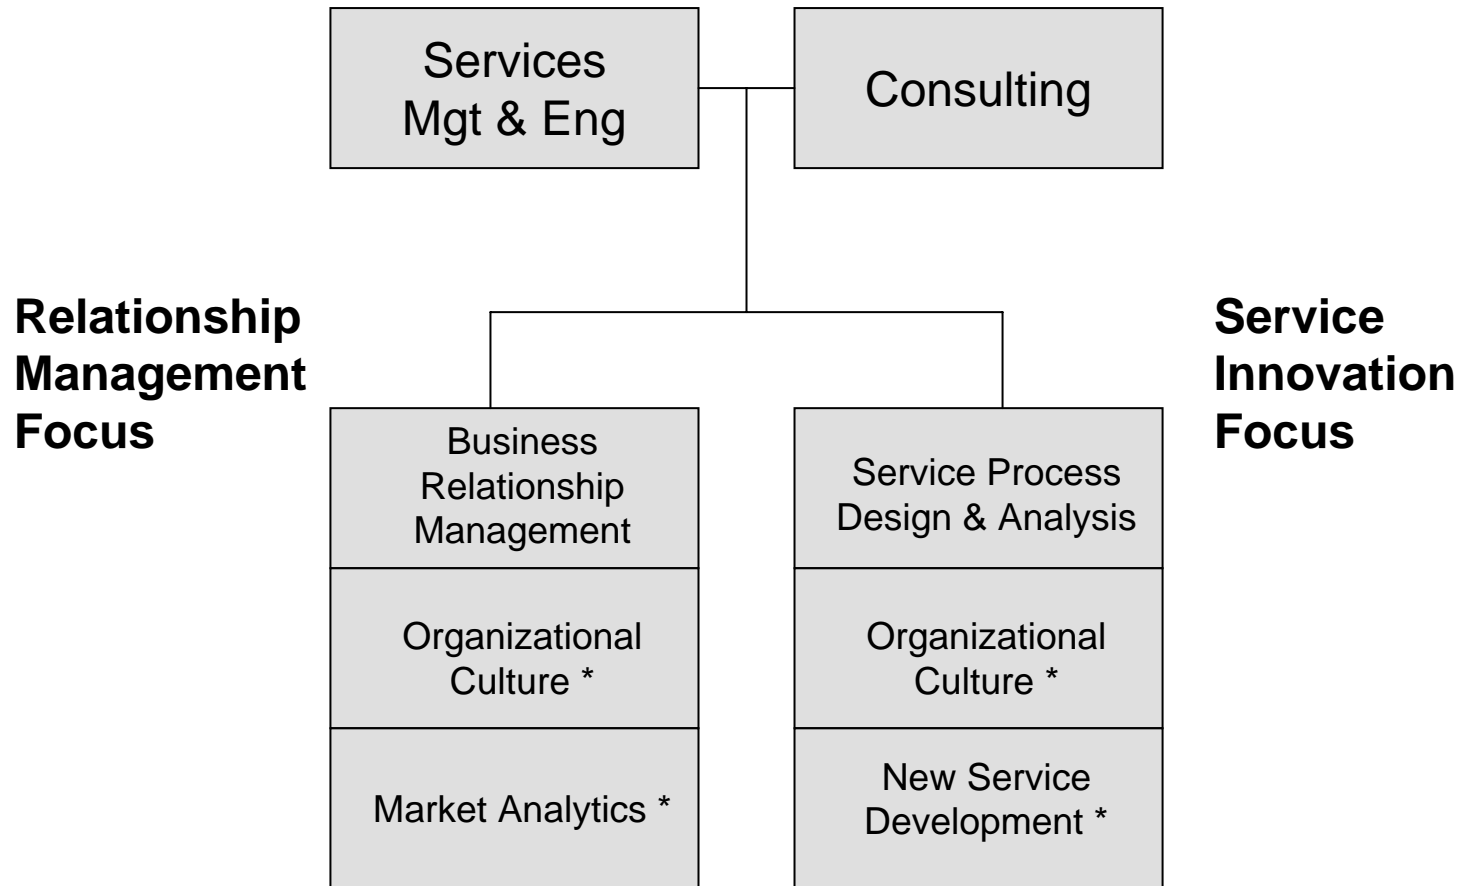

The IBM - SSME - NC State fit

- Experience in collaboration
- Interdisciplinary experience
- Ability to move fast
- SSME content platform in place
- The right students
- The right faculty

Services Science @ NC State

MBA Services Management Curriculum

* Electives

MS in Computer Networks

Key research areas

Engineering

- Network services
- Web services
- IT services

Management

- Service effectiveness
- Service innovation